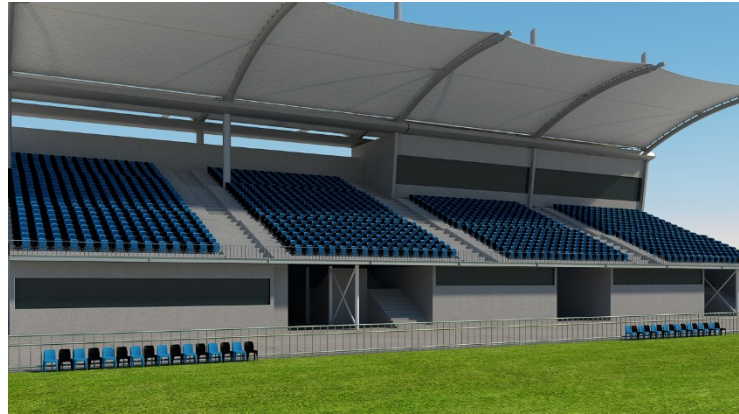

Integra Chair

Iconic and universally designed to look great in any space

COLOUR OPTIONS

DIMENSIONS

Chair Options	Width	Depth	Height	Seat Height
Integra Side Chair	510mm	560mm	810mm	450mm

Minimum order quantities may apply. Custom colours also available on request.