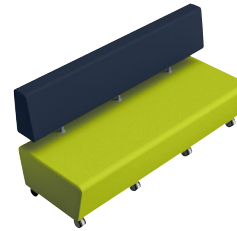

Smart Softies™ Bloc 1200 - High Back

- 1200mm(W) x 650mm(D) x 900mm(H)
- Seat height 430mm
- Available on castors only

Smart Softies™ Bloc 1200 - Backer

- 1200mm x 500mm x 430mm
- Seat height 430mm
- Available on castors only

Smart Softies™ Bloc 1800 - No Back

- 1800mm(W) x 650mm(D) x 430mm(H)
- Seat height 430mm
- Available on castors only

Smart Softies™ Bloc 1800 - Low Back

- 1800mm(W) x 650mm(D) x 715mm(H)
- Seat height 430mm
- Available on castors only