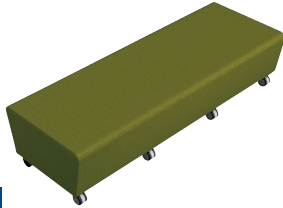

Smart Softies™ Bloc 1200 - No Back

- 1200mm(W) x 650mm(D) x 430mm(H)
- Seat height 430mm
- Available on castors only

Smart Softies™ Bloc 1200 - Low Back

- 1200mm(W) x 650mm(D) x 715mm(H)
- Seat height 430mm
- Available on castors only

Smart Softies™ Bloc 1200 - High Back

- 1200mm(W) x 650mm(D) x 900mm(H)
- Seat height 430mm
- Available on castors only

Smart Softies™ Bloc 1200 - Backer

- 1200mm x 500mm x 430mm
- Seat height 430mm
- Available on castors only