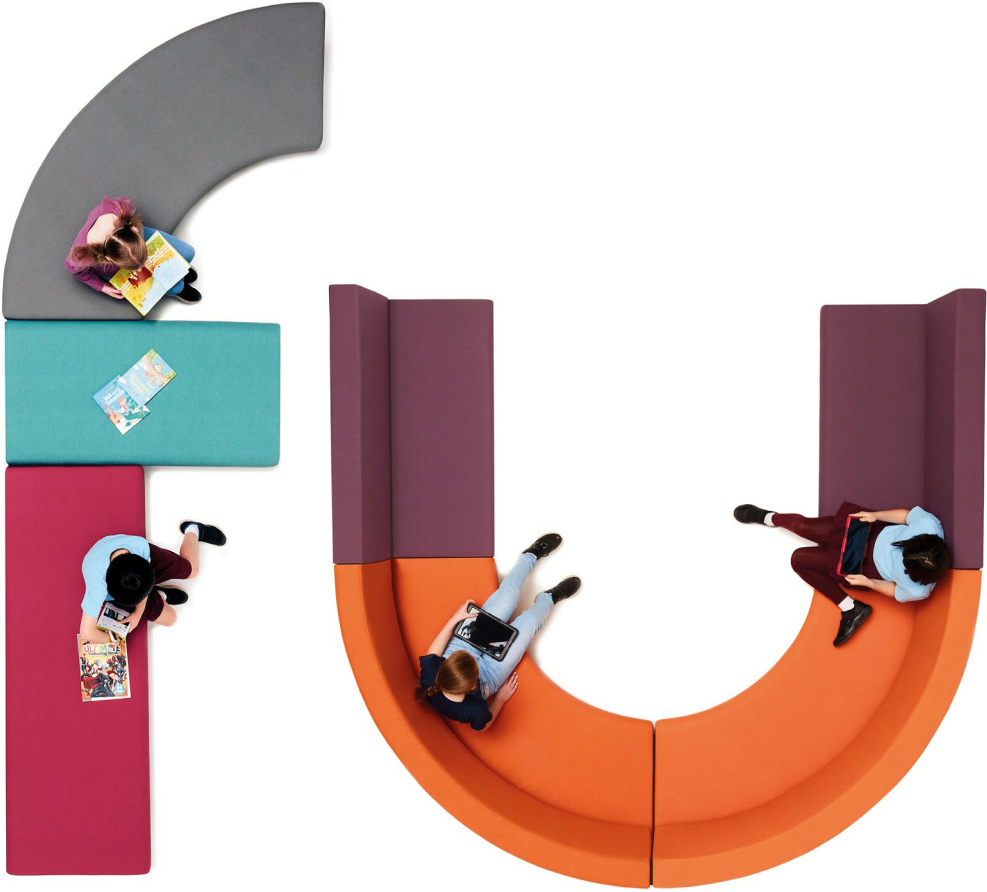

Sebel.
Smart Softies™

Smart Softies™
The super smart system that's flexible, functional & fun