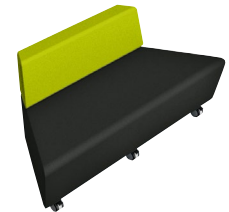

Smart Softies™ Orbit

- 1000mm diameter x 430mm
- Seat height 430mm
- Available on castors only

Smart Softies™ Orbit - Writeable Top

- 1000mm diameter x 450mm
- Seat height 450mm
- Available on castors only

Smart Softies™ Trap - No Back

- 1530mm(W) x 650mm(D) x 430mm(H)
- Seat height 430mm
- Available on castors only

Smart Softies™ Trap - Low Back Long Edge

- 1530mm(W) x 650mm(D) x 715mm(H)
- Seat height 430mm
- Available on castors only

Smart Softies™ Trap - Low Back Short Edge

- 1530mm(W) x 650mm(D) x 715mm(H)
- Seat height 430mm
- Available on castors only

Smart Softies™ Worm - No Back

- 1060mm(W) x 650mm(D) x 430mm(H)
- Seat height 430mm
- Available on castors only