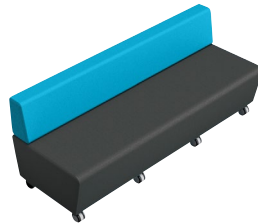

Smart Softies™ Bloc 1200 - No Back

- 1200mm(W) x 650mm(D) x 430mm(H)
- Seat height 430mm
- Available on castors only

Smart Softies™ Bloc 1200 - Low Back

- 1200mm(W) x 650mm(D) x 715mm(H)
- Seat height 430mm
- Available on castors only

Smart Softies™ Bloc 1200 - High Back

- 1200mm(W) x 650mm(D) x 900mm(H)
- Seat height 430mm
- Available on castors only

Smart Softies™ Bloc 1200 - Backer

- 1200mm x 500mm x 430mm
- Seat height 430mm
- Available on castors only

Smart Softies™ Bloc 1800 - No Back

- 1800mm(W) x 650mm(D) x 430mm(H)
- Seat height 430mm
- Available on castors only

Smart Softies™ Bloc 1800 - Low Back

- 1800mm(W) x 650mm(D) x 715mm(H)
- Seat height 430mm
- Available on castors only