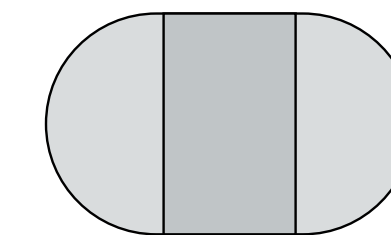

For more information or samples, contact your Sebel representative, or email sales@sebefurniture.com

Sebel-BRO-130R2, E&OE

Dimensions

Style	Width	Depth	Table Heights (mm)
Dome	1200mm	600mm	520, 580, 630, 680, 720, 760

Special Features

Choose between five vibrant colours for the Twist'n'Lock™ legs to subtly incorporate bright colours into your classroom, or keep it neutral with a grey option.

Options

- Rigid Edge (RE) self edge laminate in 3 colourways.

Oyster Grey

Polar White

White Writeable

2x T'n'L Dome Tables

2x T'n'L Dome Tables
1x T'n'L Rectangle Table

2x T'n'L Dome Tables
2x T'n'L Rectangle Tables