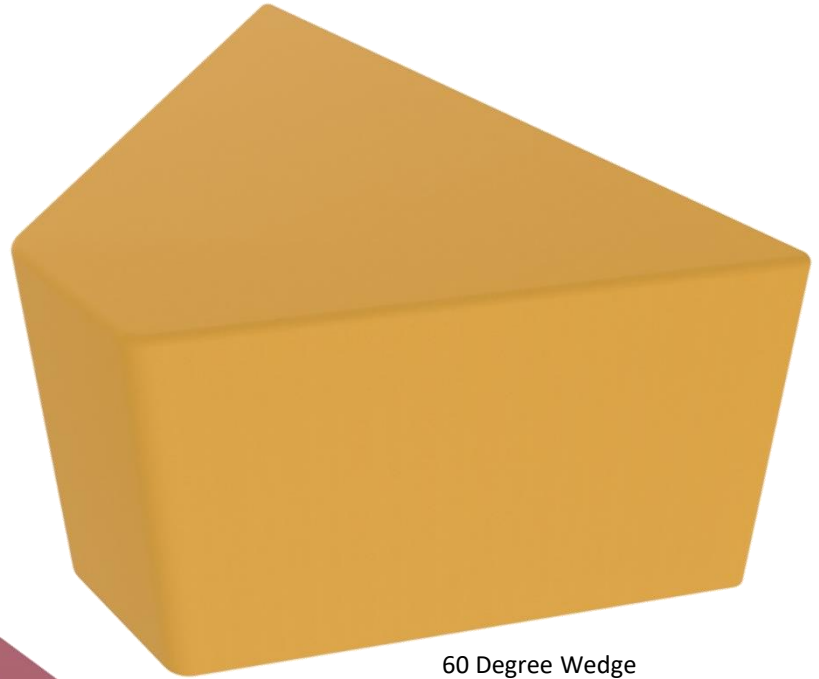

Big Softies Wedge Ottoman

Simple | Versatile | Edgy

The **Wedge Big Softie Ottoman** is the perfect building block for soft furnishing settings. Be creative and use it to create unique shapes and setting layouts in your learning environment.

Australian made, featuring high density foam padding for exceptional comfort, durable frame for added strength, available in a wide range of fabrics and available with glides.

FEATURES

- Versatile shape to create a variety of configurations suitable for your specific learning modality.
- High density foam padding for exceptional comfort.
- Durable frame.

60 Degree Wedge

45 Degree Wedges

OPTIONS

- Available on glides only.
- Wide selection of upholstery options.

DIMENSIONS

Style	Width	Depth	Height
45 Degree	660mm	600mm	440mm
60 Degree	800mm		

The colours shown have been reproduced to represent actual product colours as accurately as possible, however actual colours may vary. We recommend contacting your Sebel representative for a sample swatch for comparison prior to ordering. For more information or samples, contact your Sebel representative, or email sales@sebel furniture.com