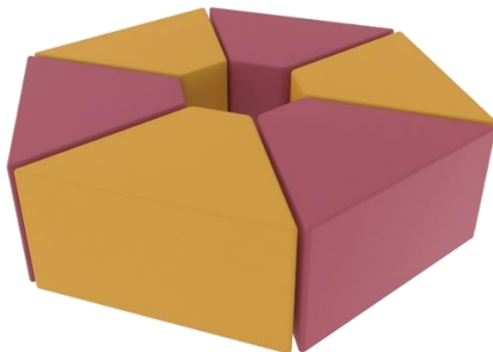

Big Softies Wedge Ottoman

Simple | Versatile | Edgy

The **Wedge Big Softie Ottoman** is the perfect building block for soft furnishing settings. Be creative and use it to create unique shapes and setting layouts in your learning environment.

Australian made, featuring high density foam padding for exceptional comfort, durable frame for added strength, available in a wide range of fabrics and available with glides.

FEATURES

- Versatile shape to create a variety of configurations suitable for your specific learning modality.
- High density foam padding for exceptional comfort.
- Durable frame.

60 Degree Wedge

45 Degree Wedges

OPTIONS

- Available on glides only.
- Wide selection of upholstery options.

DIMENSIONS

Style	Width	Depth	Height
45 Degree	660mm	600mm	440mm
60 Degree	800mm		

The colours shown have been reproduced to represent actual product colours as accurately as possible, however actual colours may vary. We recommend contacting your Sebel representative for a sample swatch for comparison prior to ordering. For more information or samples, contact your Sebel representative, or email sales@sebel furniture.com