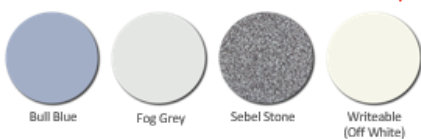

Single

FEATURES

- Sebel Performance Edge™ – Tamper resistant injection moulded polypropylene edge.
- Light in weight for easy manoeuvrability with excellent stability and durability.
- All welded steel frame finished with a durable powder coat.
- Open frame design allows rows to be placed together into clusters for collaborative learning or use as a stand alone table.
- Lifetime warranty on Performance Edge™ top.

OPTIONS

- Single or dual size options available.
- Available with or without drawers.
- Frames are only available in Warm Grey powdercoat.

Frame

Table Top

DIMENSIONS

Style	Width	Depth	Height
Single	600mm	600mm	650mm
			680mm
			720mm
			760mm
Dual	1200mm	600mm	650mm
			680mm
			720mm
			760mm

COLOUR OPTIONS

PERFORMANCE EDGE™ - Top Colours

* Bull Blue, Fog Grey & Sebel Stone tops only available with Grey edge.

* Aqua, Jaffa, Pine Lime, Grape, Black & Grey edge available with Writeable tops.

FRAME COLOUR

PERFORMANCE EDGE™ - Edge Colours

The colours shown have been reproduced to represent actual product colours as accurately as possible, however actual colours may vary. We recommend contacting your Sebel representative for a sample swatch for comparison prior to ordering. For more information or samples, contact your Sebel representative, or email sales@sebel furniture.com