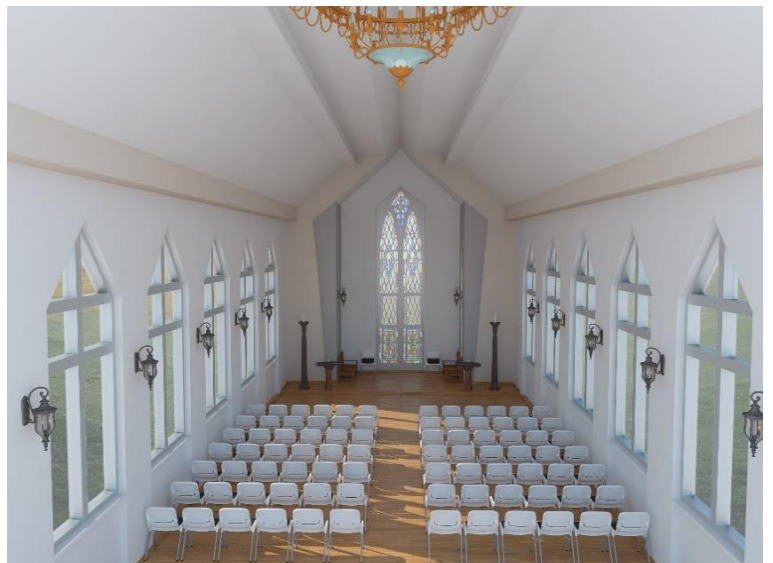

DIMENSIONS

Chair Options	Width	Depth	Seat Height	Overall Height
Side Chair	490mm	530mm	460mm	840mm
Side Chair with Links	510mm			
Armchair	560mm	530mm	460mm	840mm

The colours shown have been reproduced to represent actual product colours as accurately as possible, however actual colours may vary. We recommend contacting your Sebel representative for a sample swatch for comparison prior to ordering. For more information or samples, contact your Sebel representative, or email sales@sebelurniture.com