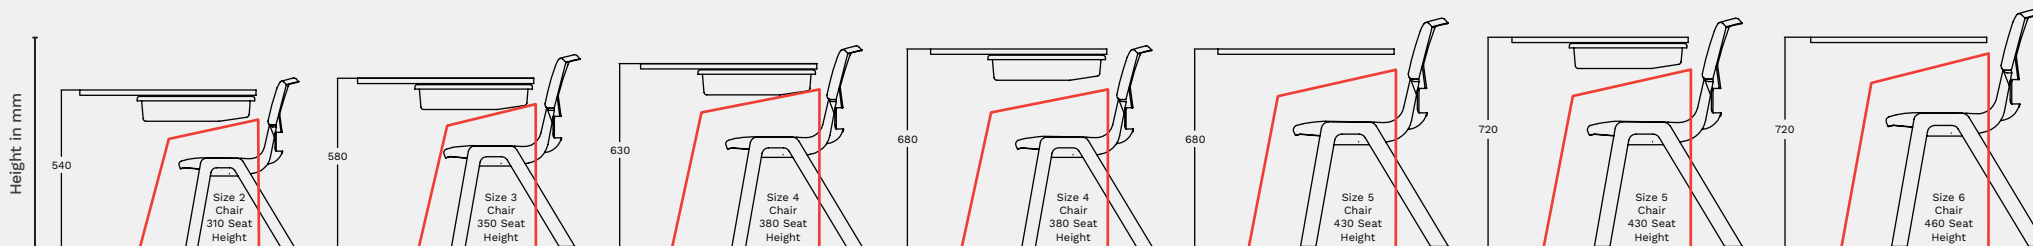

The below highlighted area shows the minimum leg room required for a desk and chair which is based off the standard for furniture in schools BSEN 1729.

Note: A tolerance of +/- 10mm within the products is considered acceptable

Every
colour under
the sun...

okay, not quite but
pretty close