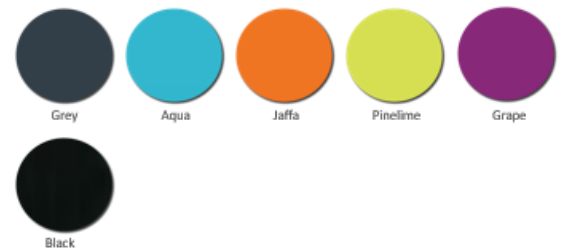

DIMENSIONS

Style	Width	Depth	Height
Square	600mm	600mm	580mm
			720mm
Rectangle	1200mm	600mm	535mm
			580mm
			630mm
			680mm
			720mm

COLOUR OPTIONS

PERFORMANCE EDGE™ - Top Colours

* Bull Blue, Fog Grey & Sebel Stone tops only available with Grey edge.

* Aqua, Jaffa, Pine Lime, Grape, Black & Grey edge available with Writeable tops.

FRAME COLOUR

PERFORMANCE EDGE™ - Edge Colours

RIGID EDGE - Top Colours

RIGID EDGE - Edge Colours

Edge colour must match top colour.

*Black edge can be used with any top colour

The colours shown have been reproduced to represent actual product colours as accurately as possible, however actual colours may vary. We recommend contacting your Sebel representative for a sample swatch for comparison prior to ordering. For more information or samples, contact your Sebel representative, or email sales@sebel-furniture.com