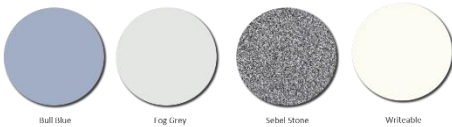

FEATURES

- Steel 4 legged frames offer stability without interference to chairs and people.
- Multiple sizes available to fit any space or room configurations.
- Easy to clean laminate tops.
- Rigid Edge & Performance Edge™ tops available.
- Lifetime warranty on Performance Edge™ tops.
- Performance Edge™ Aqua, Jaffa, Pinelime, Grape & Black only available with Writeable tops.
- Warm Grey frame only.

DIMENSIONS

Style	Width	Depth	Height
Square	600mm	600mm	580mm
			720mm
Rectangle	1200mm	600mm	535mm
			580mm
			630mm
			680mm
			720mm

COLOUR OPTIONS

PERFORMANCE EDGE™ - Top Colours

* Bull Blue, Fog Grey & Sebel Stone tops only available with Grey edge.

* Aqua, Jaffa, Pine Lime, Grape, Black & Grey edge available with Writeable tops.

FRAME COLOUR

PERFORMANCE EDGE™ - Edge Colours

RIGID EDGE - Top Colours

RIGID EDGE - Edge Colours

Edge colour must match top colour.

*Black edge can be used with any top colour

The colours shown have been reproduced to represent actual product colours as accurately as possible, however actual colours may vary. We recommend contacting your Sebel representative for a sample swatch for comparison prior to ordering. For more information or samples, contact your Sebel representative, or email sales@sebel-furniture.com