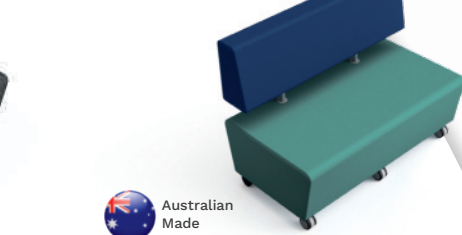

Smart Softies™ Bloc 1200 Ottoman - High Back
• 1200mm(W) x 650mm(D) x 900mm(H)
• Seat height 430mm
• Available on castors only