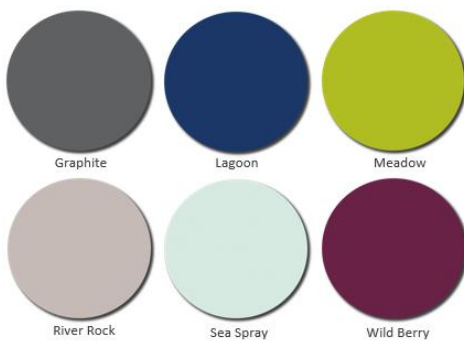

Personalise with logo hot stamping in selected colours

The colours shown have been reproduced to represent actual product colours as accurately as possible, however actual colours may vary. We recommend contacting your Sebel representative for a sample swatch for comparison prior to ordering. For more information or samples, contact your Sebel representative, or email sales@sebel furniture.com

Integra Chair

Iconic and universally designed to look great in any space

COLOUR

Shell Options:

Minimum order quantities may apply.
Custom colours also available on request.

COLOUR OPTIONS – Fire Retardant

DIMENSIONS