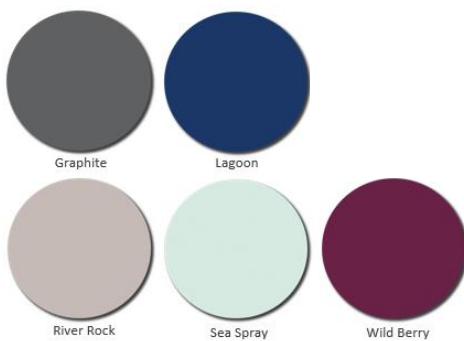

## COLOUR

### Shell Options:

Minimum order quantities may apply.  
Custom colours also available on request.

## COLOUR OPTIONS – Fire Retardant