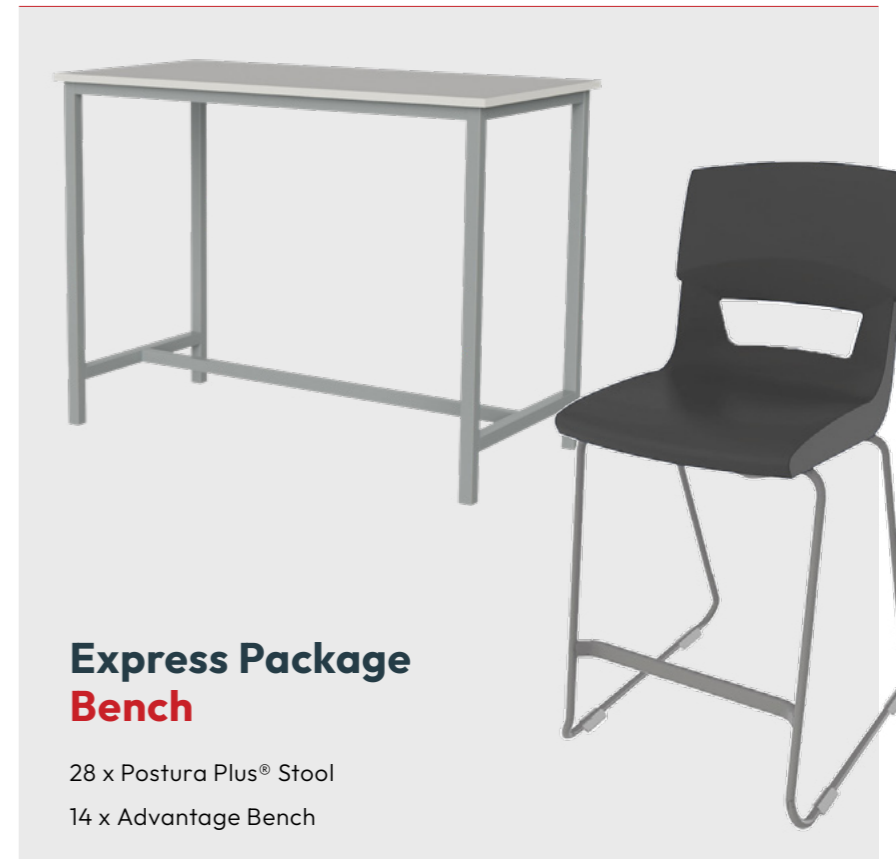

### Package 3 Think Tank

- 8 x Postura® Focus Stool
- 4 x Smart Table Curve
- 2 x Smart Softie Curve High Back
- 1 x Twist'n'Lock™ Round Table