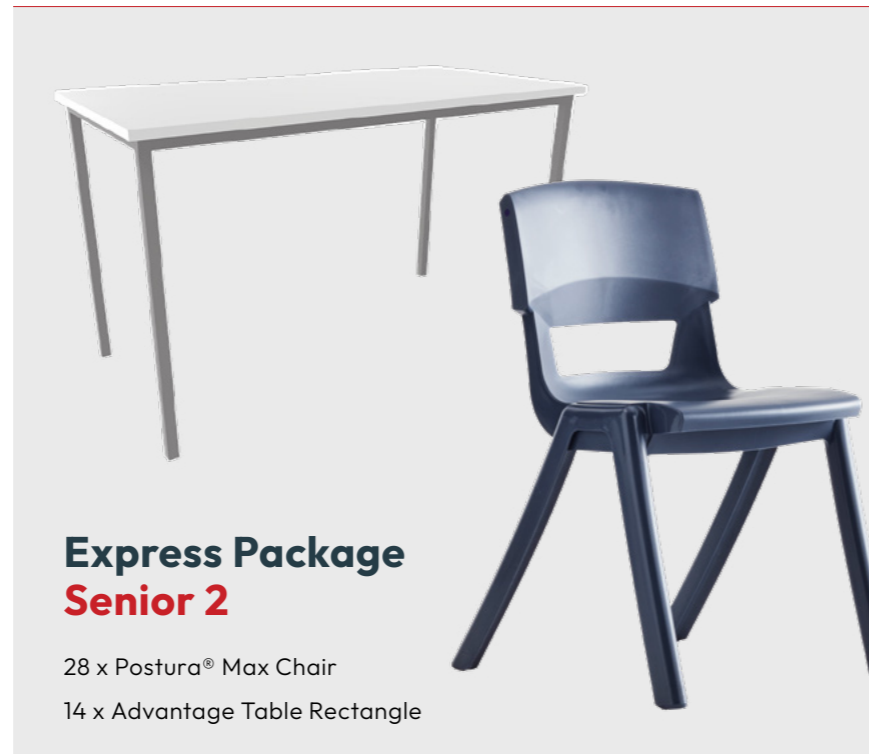

### Express Package Senior 1

28 x Postura® Max Chair  
28 x Advantage Table Square

**\$6,470 + GST**

**\$1,605 + GST**

**Package 4  
Discussion**

4 x Postura® Plus Stool  
1 x Create-a-Space Bench

**Express Package  
Senior 2**