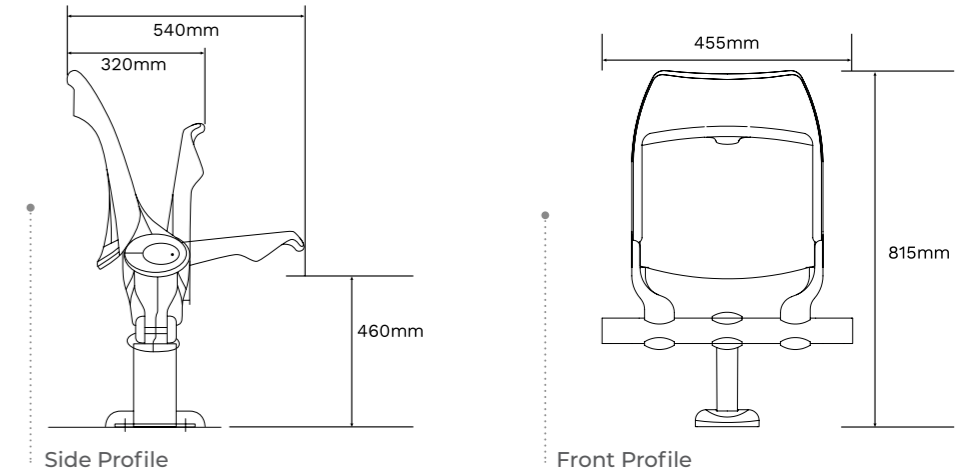

Armrests and cup holders

Row and seat identification

Seat numbering on front lip. Row letter and row end ID illumination available.

Podium layout dimensions

	Seat Centres (mm)	Tread Depth Minimum (mm)
Podium	460	800
Podium with arms	510	800
Podium with A4 size tablet	530	850
Podium with A3 size tablet	530	900