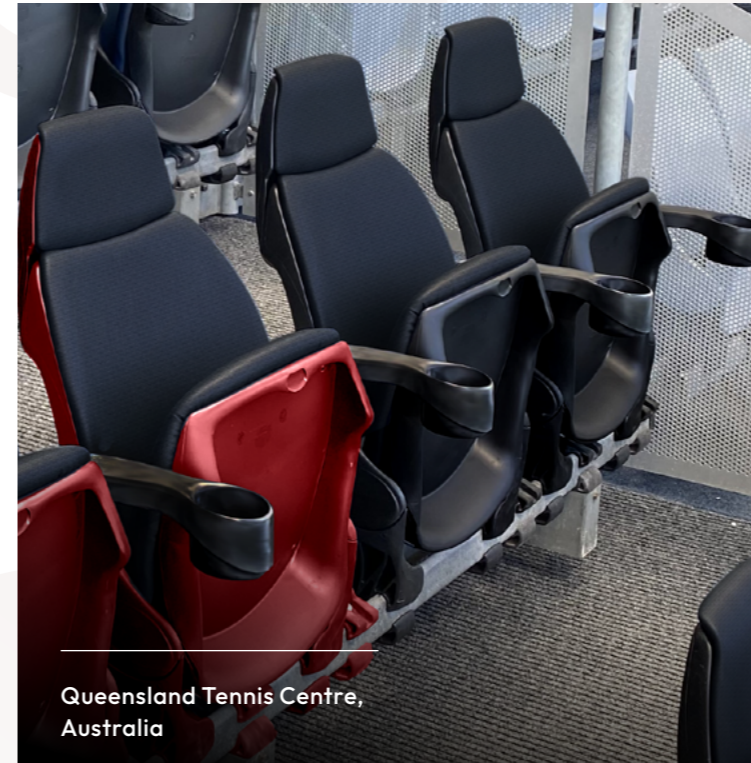

Designed, tested and manufactured locally to the highest International and Australian standards.

Podium offers superior, high performing features, such as:

- ⊕ Premium quality UV resistant polypropylene to keep your Podium seating looking as good as new.
- ⊕ Full length wrap-around upholstered back, for better lumbar support.
- ⊕ Easy clean high gloss finish.
- ⊕ Waterfall front edge gives extra knee support where needed, maximising comfort for long sitting periods.
- ⊕ Three quarter gravity tilt reduces seat maintenance.
- ⊕ Quick-release seat dismantling enables seat re-use.
- ⊕ Variable rail mounting system for configuration flexibility.

Easy Seat Replacement & Re-upholstery

Cleverly designed so you can re-upholster or swap out your seating and upgrade your venue with minimum fuss and cost.

Queensland Tennis Centre,
Australia

Adelaide Oval,
South Australia