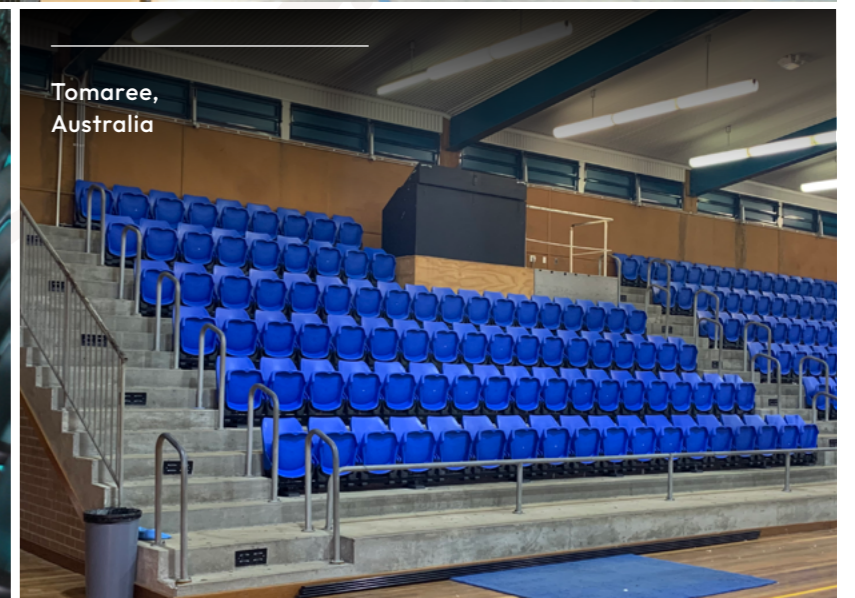

Adelaide Oval,
South Australia