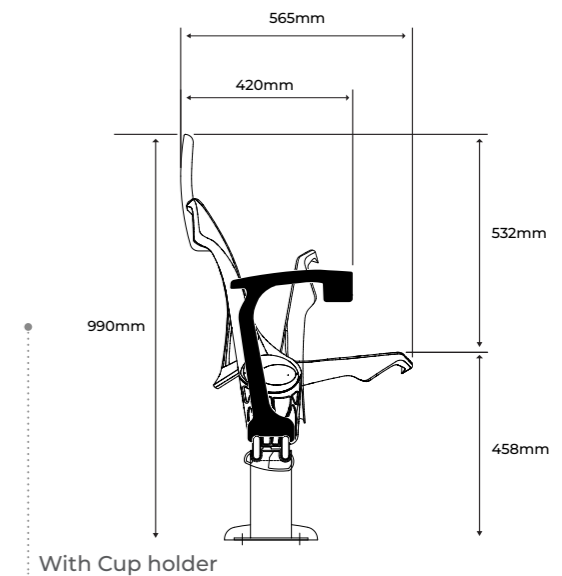

FIRE RETARDENCY (FR) For indoor applications passes AS1530.3

For outdoor applications The injection moulding mix used has been tested in accordance with AS1530 "Method for fire tests on building components and structures Pt3". We are not aware of any AS standard existing for outdoor seating, as such the BCA for "Other materials or locations (non Sarking) requires a Spread of Flame Index no greater than 9 and Smoked Developed no greater than 8. Sebel Stadia seating for our outdoor UV mix results at 7 and 5 respectively therefore deemed to satisfy provisions.