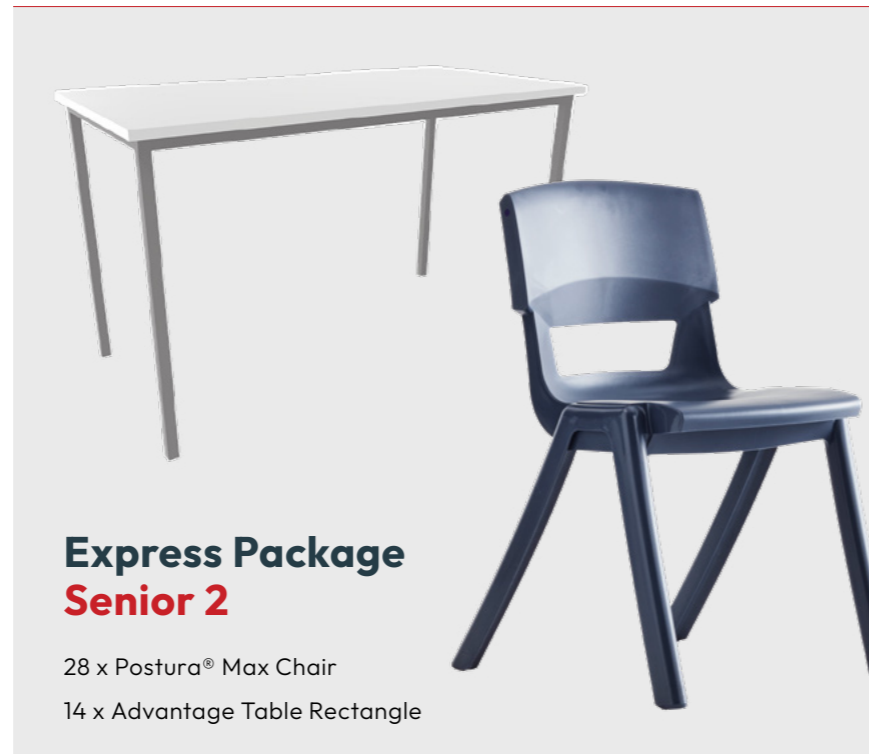

Package One

Secondary

Included Products

- 8 x Postura® Plus Stool
- 4 x Create-a-Table Dome
- 4 x Create-a-Table Double
- 4 x Smart Softie Bloc Low Back
- 2 x Round Ottoman
- 2 x Smart Table Rectangle
- 2 x Create-a-Mat
- 2 x Create-a-Space Bench
- 1 x Sit to Stand Teachers Desk
- 1 x LUMBA™ Chair with padding

\$6,431 + GST

Package 3 Teamwork

10 x LUMBA® Chair
2 x Create-a-Table Dome
2 x Create-a-Table Double

Express Package Senior 1

28 x Postura® Max Chair
28 x Advantage Table Square

\$6,468 + GST

\$1,603 + GST

**Package 4
Discussion**

4 x Postura® Plus Stool
1 x Create-a-Space Bench

**Express Package
Senior 2**

28 x Postura® Max Chair
14 x Advantage Table Rectangle

\$4,424 + GST

\$11,296 + GST

**Package 5
Instructional**

10 x Postura® Plus Stool
4 x Smart Table Curve
2 x Smart Softie Curve High Back
2 x Create-a-Table Dome
1 x Smart Softie Bloc High Back
1 x Smart Table Rectangle
1 x Create-a-Table Double