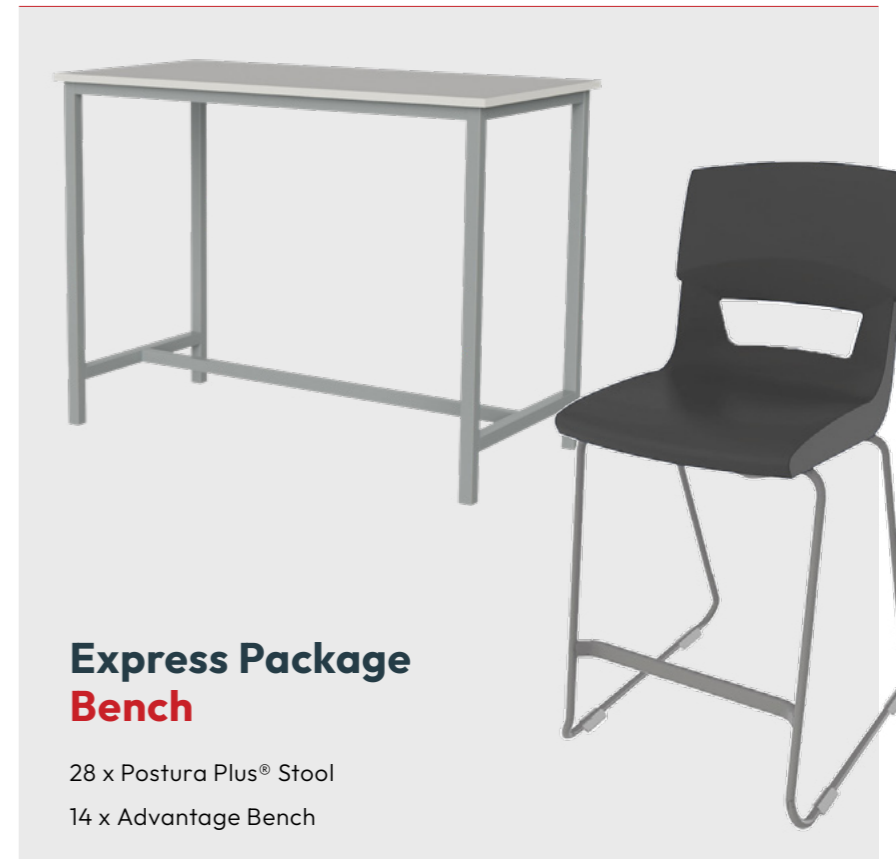

Express Package Bench

- 28 x Postura Plus® Stool
- 14 x Advantage Bench

$9,800 + GST