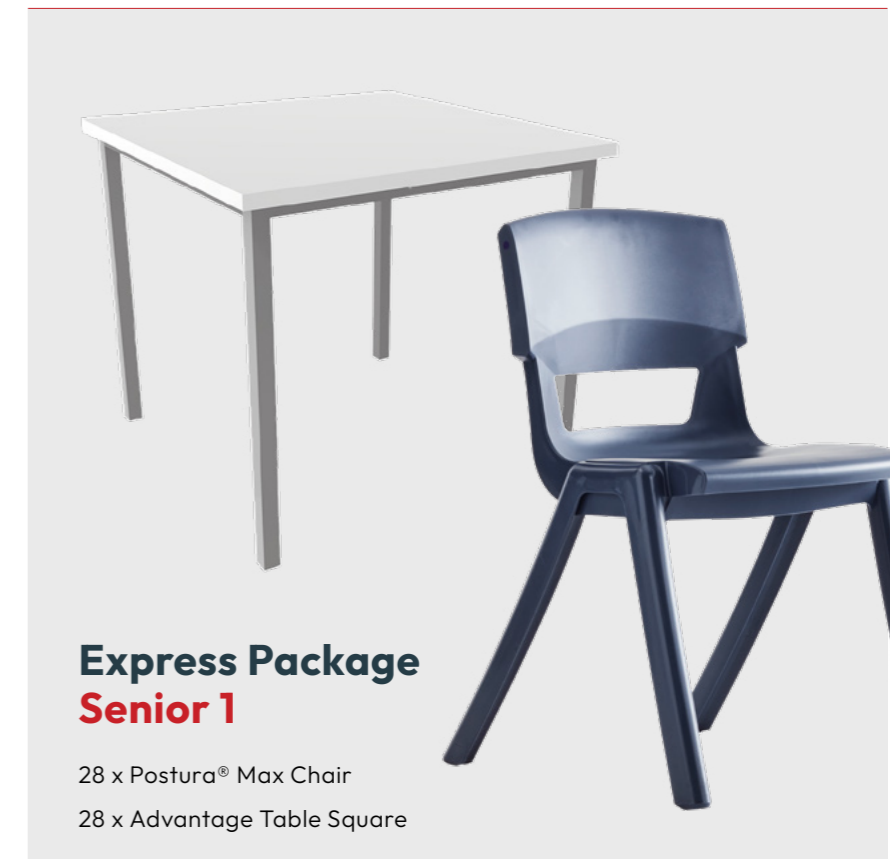

Express Package Senior 1

28 x Postura® Max Chair
28 x Advantage Table Square

$6,468 + GST