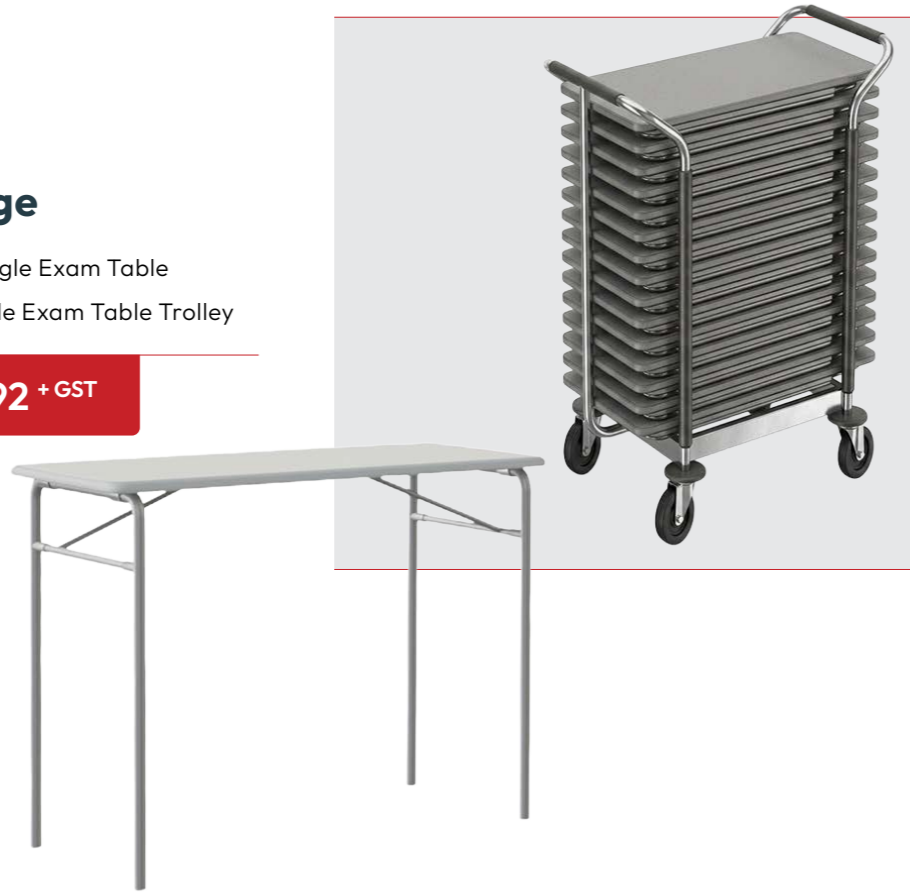

Exam Package

30 x Rectangle Exam Table
2 x Rectangle Exam Table Trolley

$6,392 + GST

$3,218 + GST