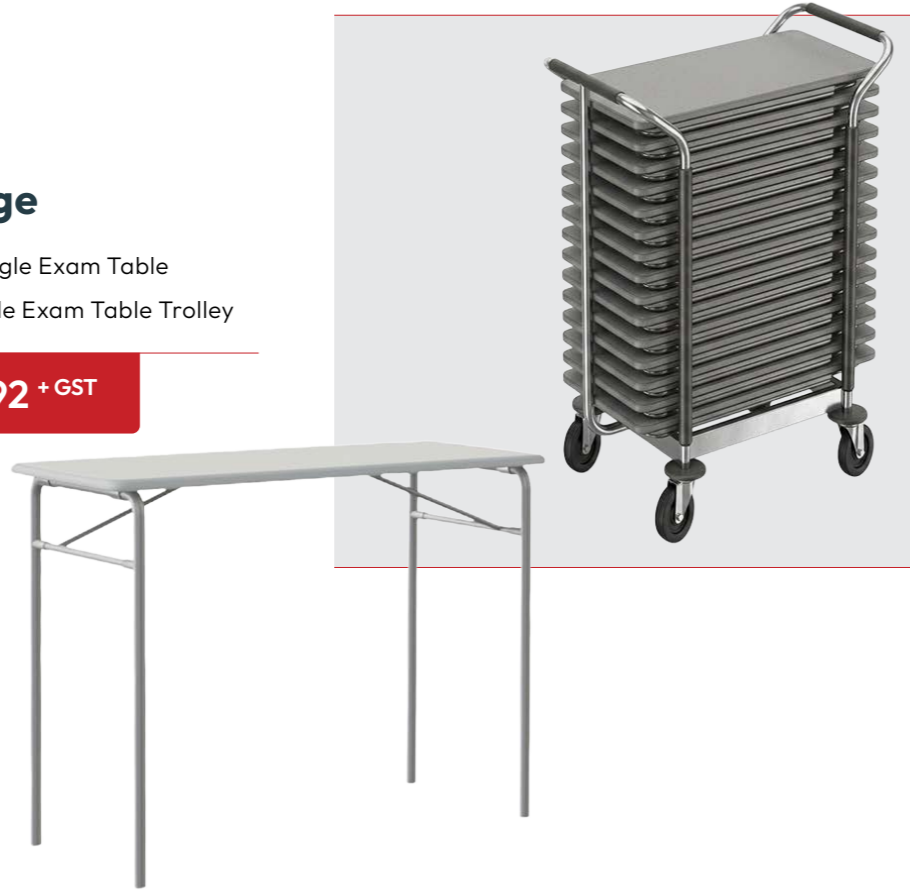

Exam Package

30 x Rectangle Exam Table
2 x Rectangle Exam Table Trolley

$6,392 + GST

$3,218 + GST