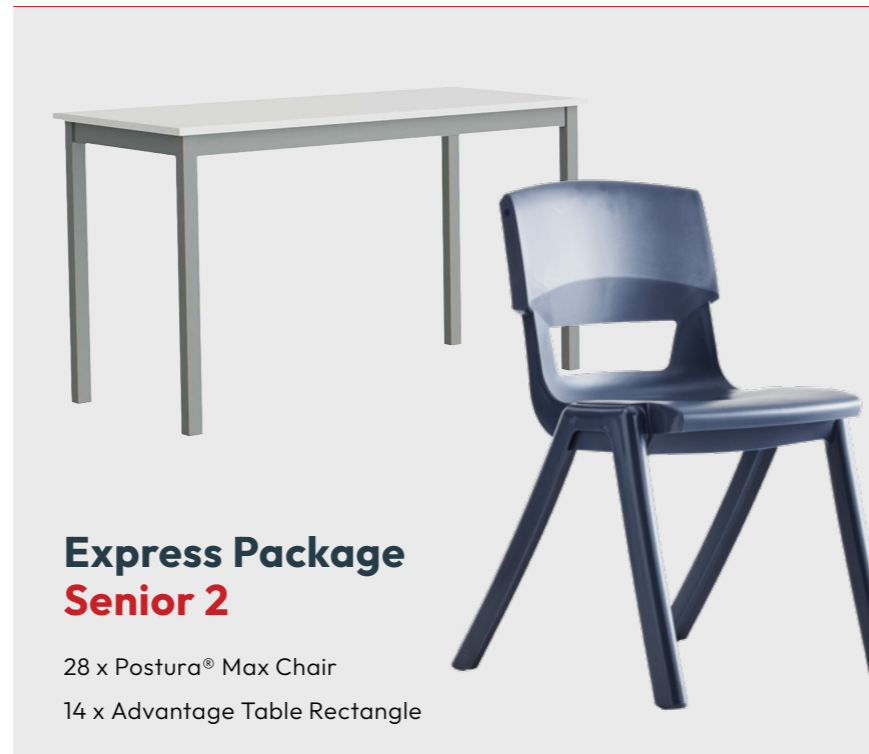

Package One

Secondary

Included Products

- 20 x LUMBA™ Chair
- 8 x Postura® Plus Stool
- 4 x Create-a-Table Dome
- 4 x Create-a-Table Double
- 4 x Smart Softie Bloc Low Back
- 2 x Round Ottoman
- 2 x Smart Table Rectangle
- 2 x Create-a-Mat
- 2 x Create-a-Space Bench
- 1 x Sit to Stand Teachers Desk
- 1 x LUMBA™ Chair with padding

\$6,431 + GST

Package 3 Teamwork

10 x LUMBA® Chair
2 x Create-a-Table Dome
2 x Create-a-Table Double

Express Package Senior 1

28 x Postura® Max Chair
28 x Advantage Table Square

\$6,468 + GST

\$1,603 + GST

**Package 4
Discussion**

4 x Postura® Plus Stool
1 x Create-a-Space Bench

**Express Package
Senior 2**

28 x Postura® Max Chair
14 x Advantage Table Rectangle

\$4,424 + GST

\$11,296 + GST

**Package 5
Instructional**

10 x Postura® Plus Stool
4 x Smart Table Curve
2 x Smart Softie Curve High Back
2 x Create-a-Table Dome
1 x Smart Softie Bloc High Back
1 x Smart Table Rectangle
1 x Create-a-Table Double